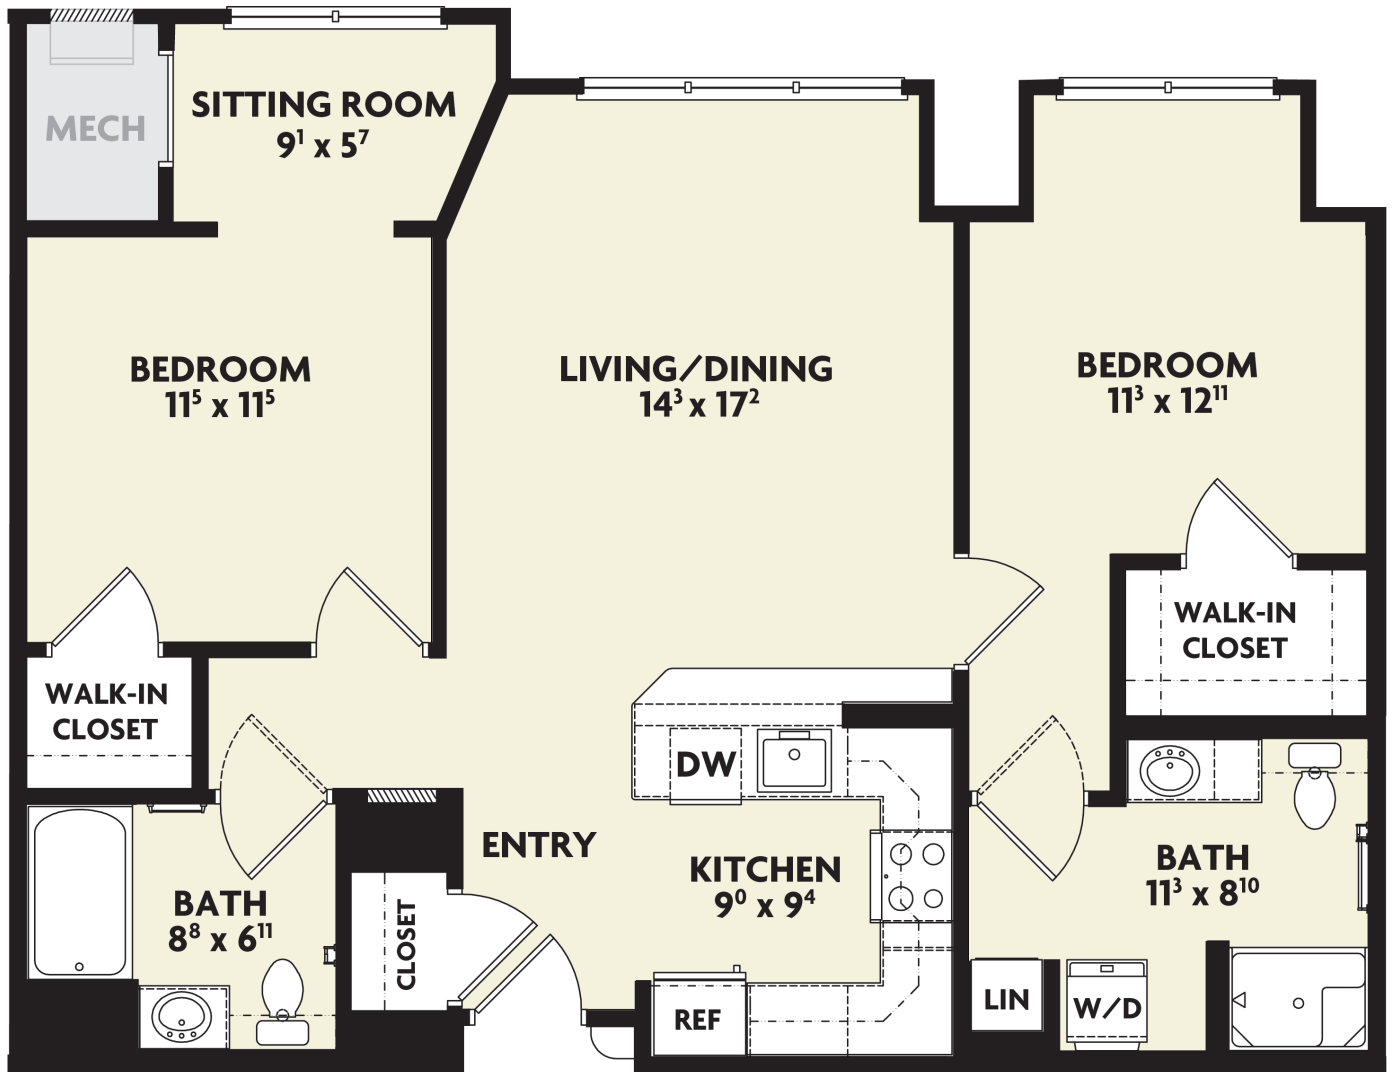

The WILLOWS
PREMIER RETIREMENT COMMUNITIES
FOR ACTIVE ADULTS

Actual dimensions may vary slightly.

LINDEN

1,066 sq. ft.

TWO-BEDROOM, TWO-BATH WITH
SITTING ROOM