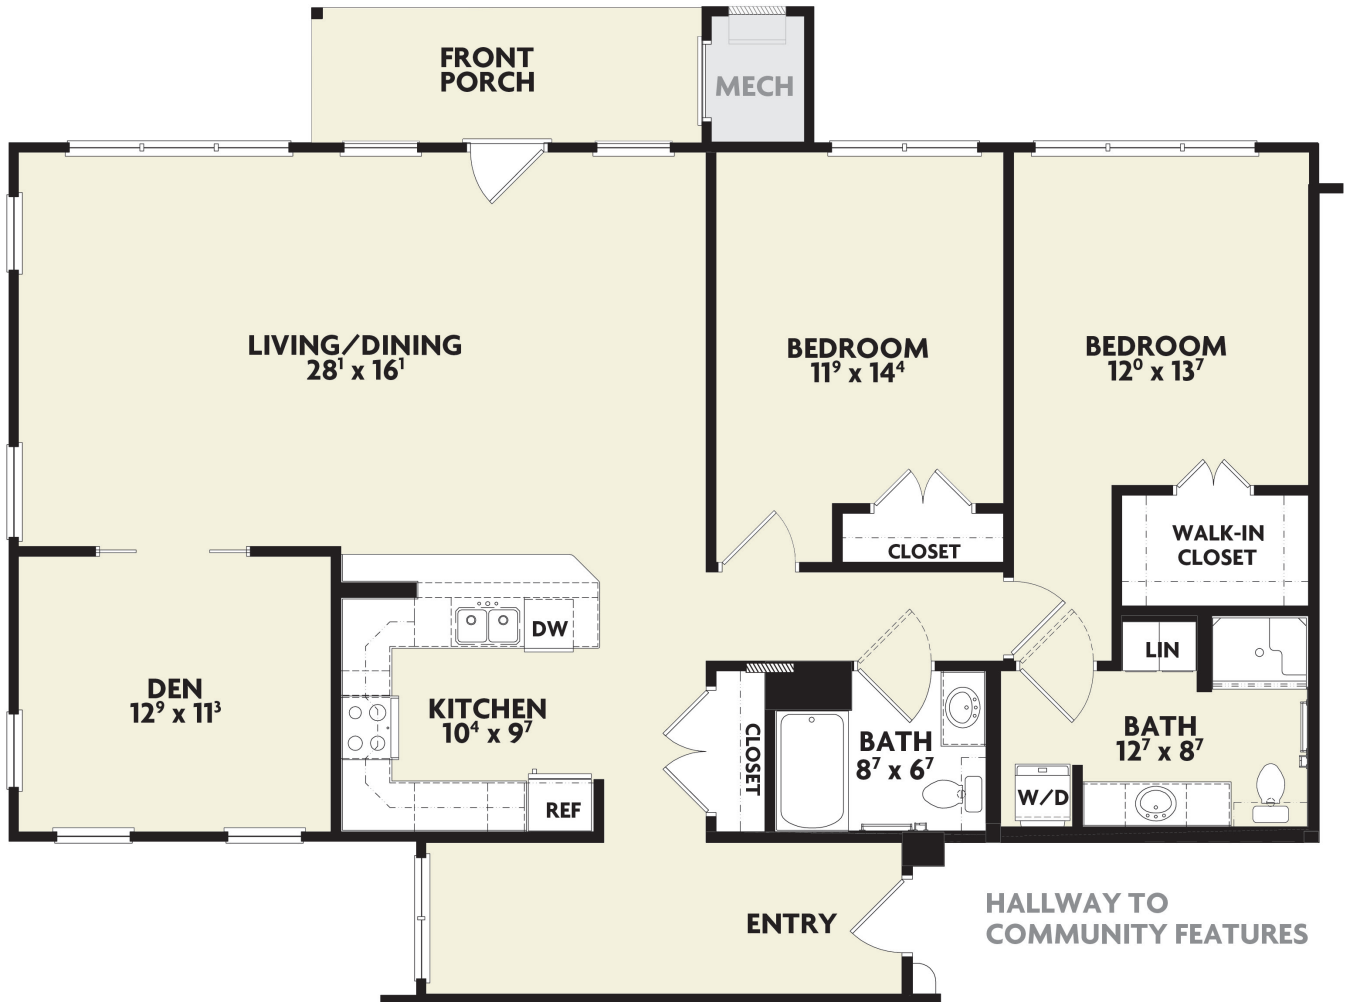

The WILLOWS
PREMIER RETIREMENT COMMUNITIES
FOR ACTIVE ADULTS

Actual dimensions may vary slightly.

GROVE

1,673 sq. ft.

TWO-BEDROOM, TWO-BATH
WITH DEN & FRONT PORCH