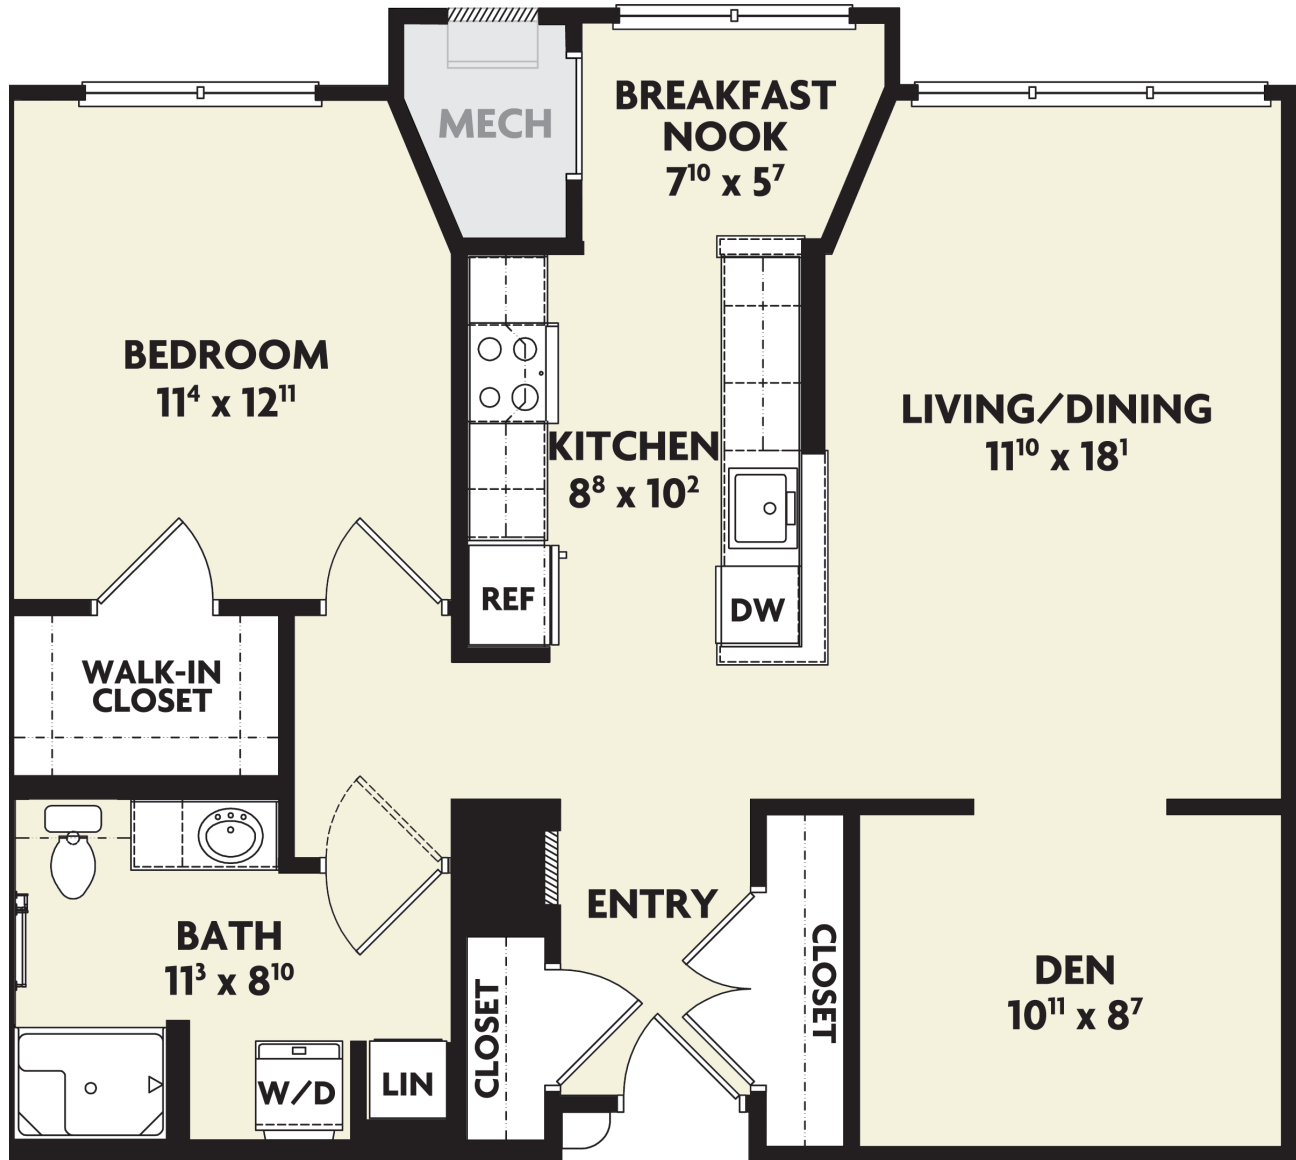

The WILLOWS
PREMIER RETIREMENT COMMUNITIES
FOR ACTIVE ADULTS

Actual dimensions may vary slightly.

COTTONWOOD

942 sq. ft.

ONE-BEDROOM, ONE-BATHROOM
WITH DEN & BREAKFAST NOOK