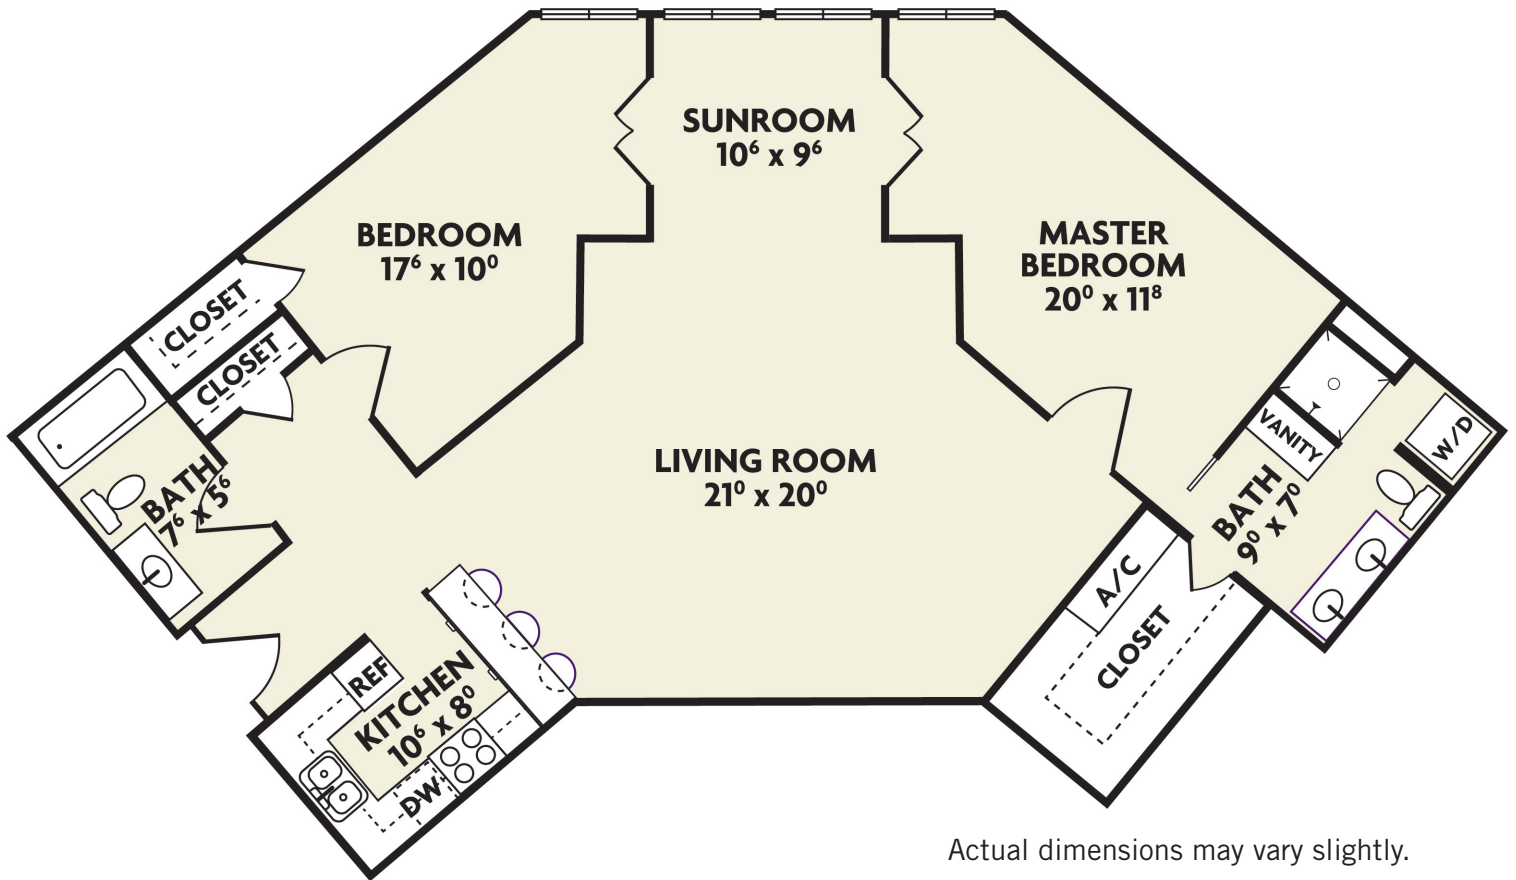

# The WILLOWS

PREMIER RETIREMENT COMMUNITIES  
FOR ACTIVE ADULTS

Actual dimensions may vary slightly.

## N FLOOR PLAN

**1300 sq. ft.**

TWO-BEDROOM, TWO-BATH  
DELUXE WITH SUNROOM