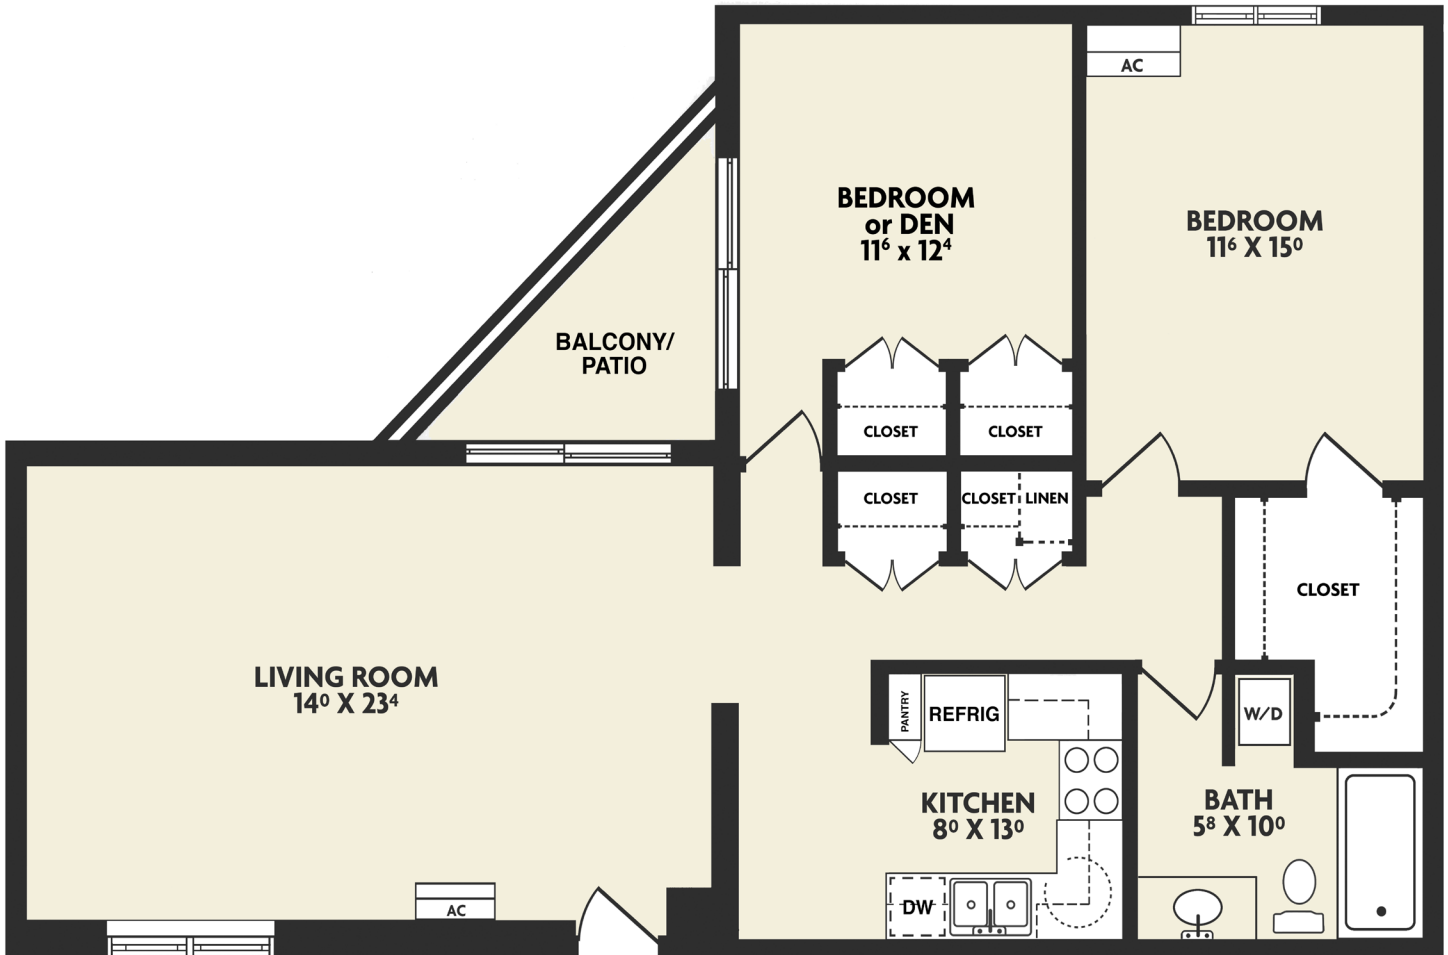

The WILLOWS
PREMIER RETIREMENT COMMUNITIES
FOR ACTIVE ADULTS

Actual dimensions may vary slightly.

M FLOOR PLAN

1091 sq. ft.

TWO-BEDROOM, ONE-BATH
WITH CORNER BALCONY