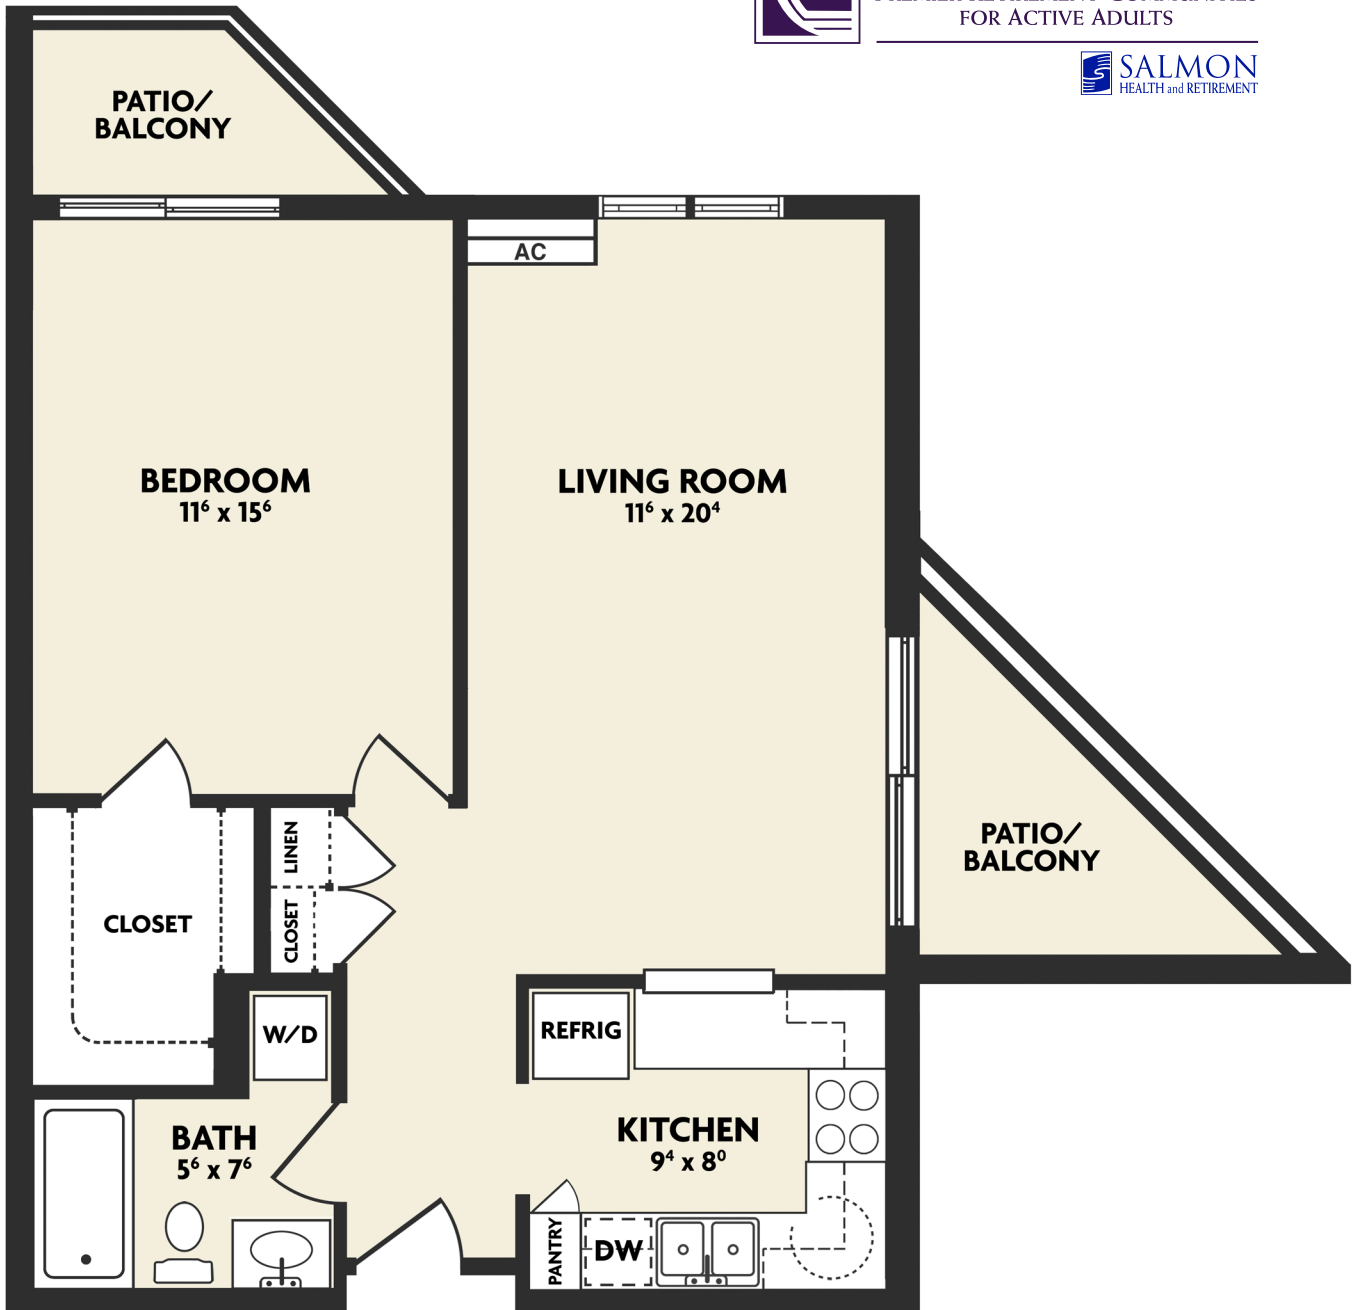

The WILLOWS
PREMIER RETIREMENT COMMUNITIES
FOR ACTIVE ADULTS

Actual dimensions may vary slightly.

K FLOOR PLAN

725 sq. ft.

ONE-BEDROOM, ONE-BATH WITH
CORNER PATIOS/BALCONIES