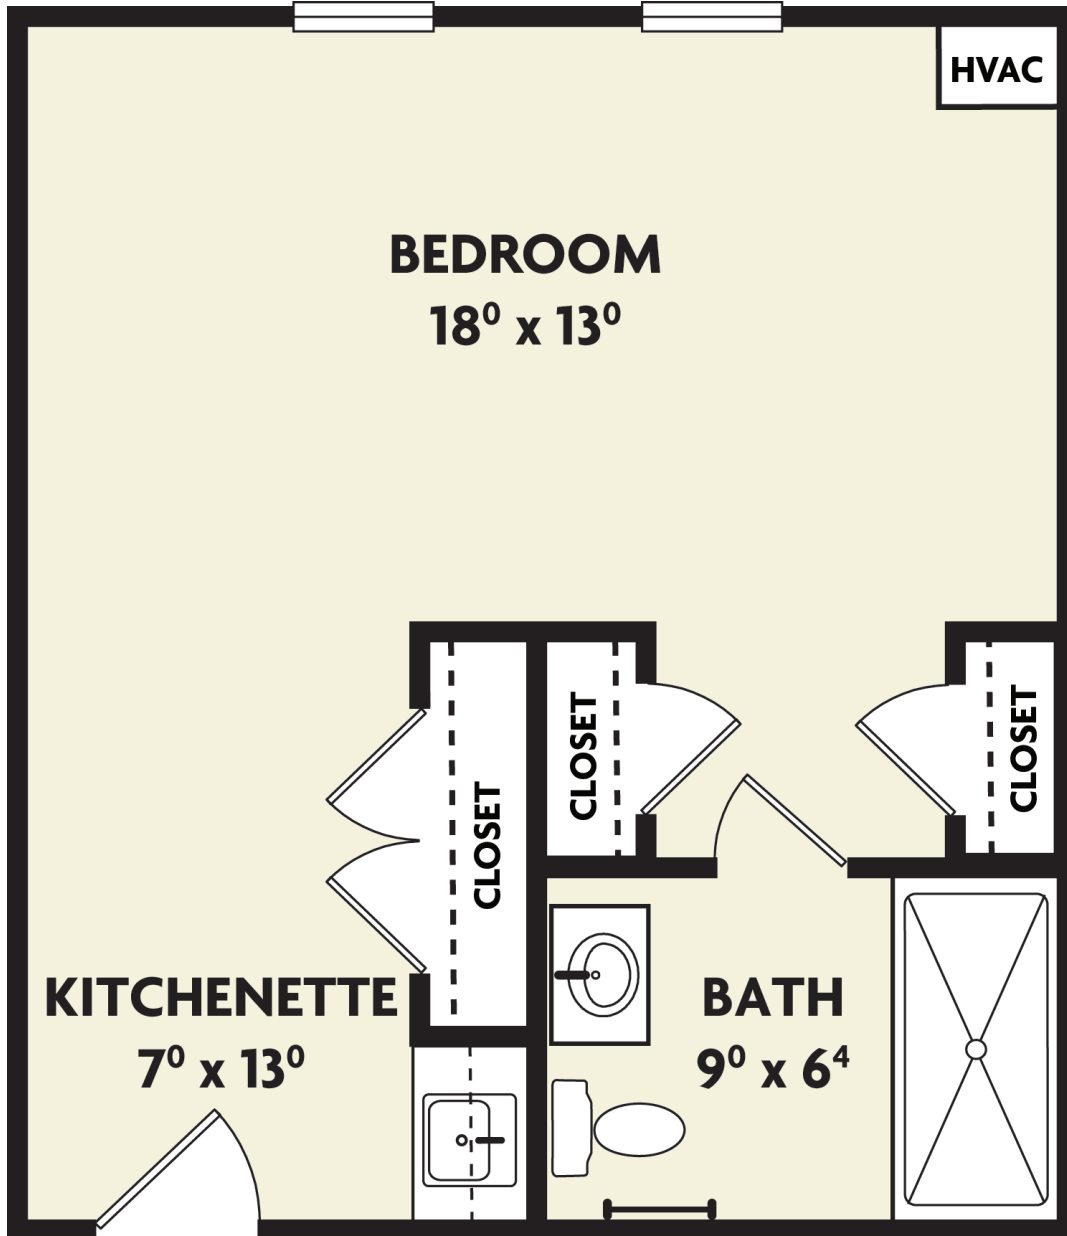

WHITNEY PLACE
ASSISTED LIVING AND MEMORY CARE

Actual dimensions may vary slightly.

COMPANION

402 sq. ft.