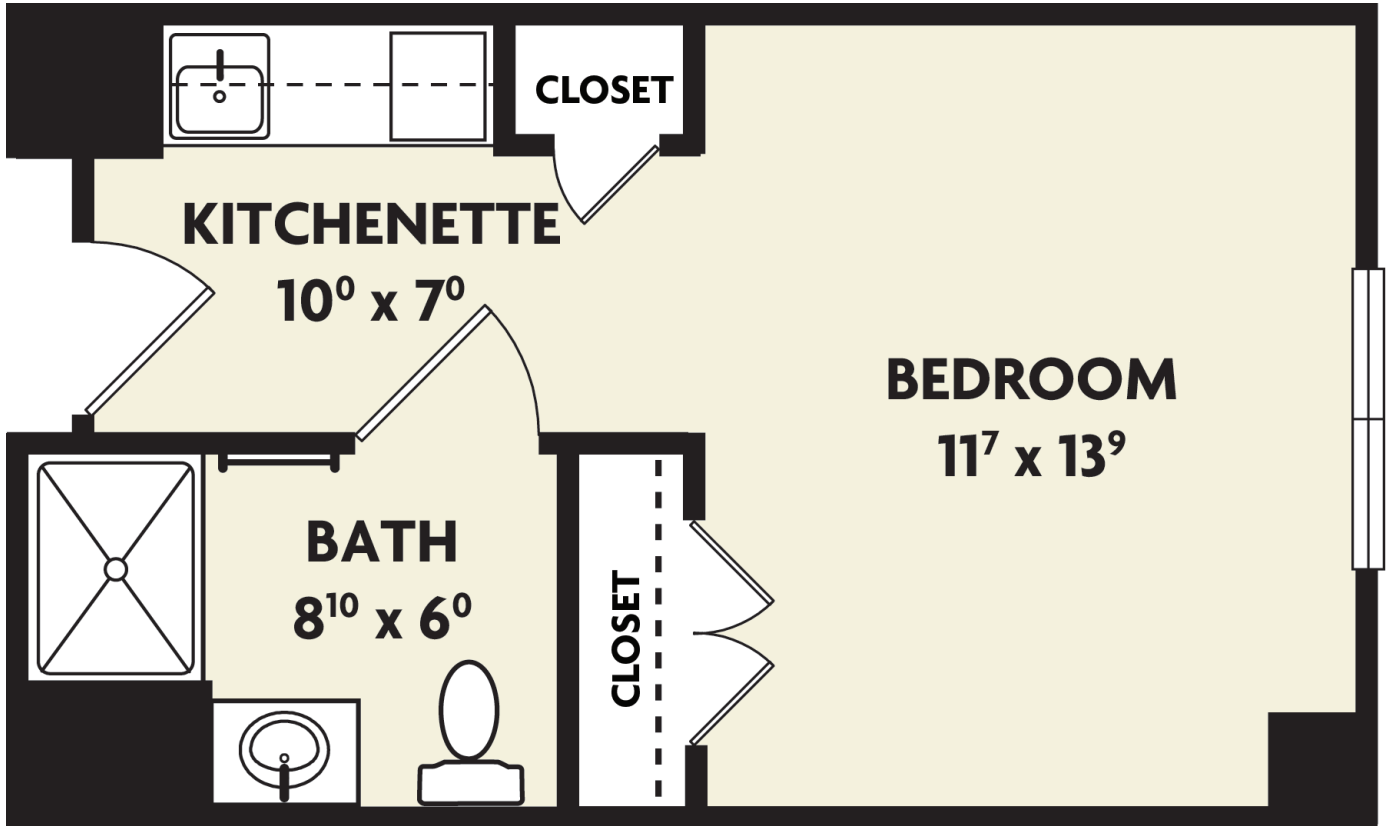

WHITNEY PLACE
ASSISTED LIVING AND MEMORY CARE

Actual dimensions may vary slightly.

STUDIO

285 sq. ft.