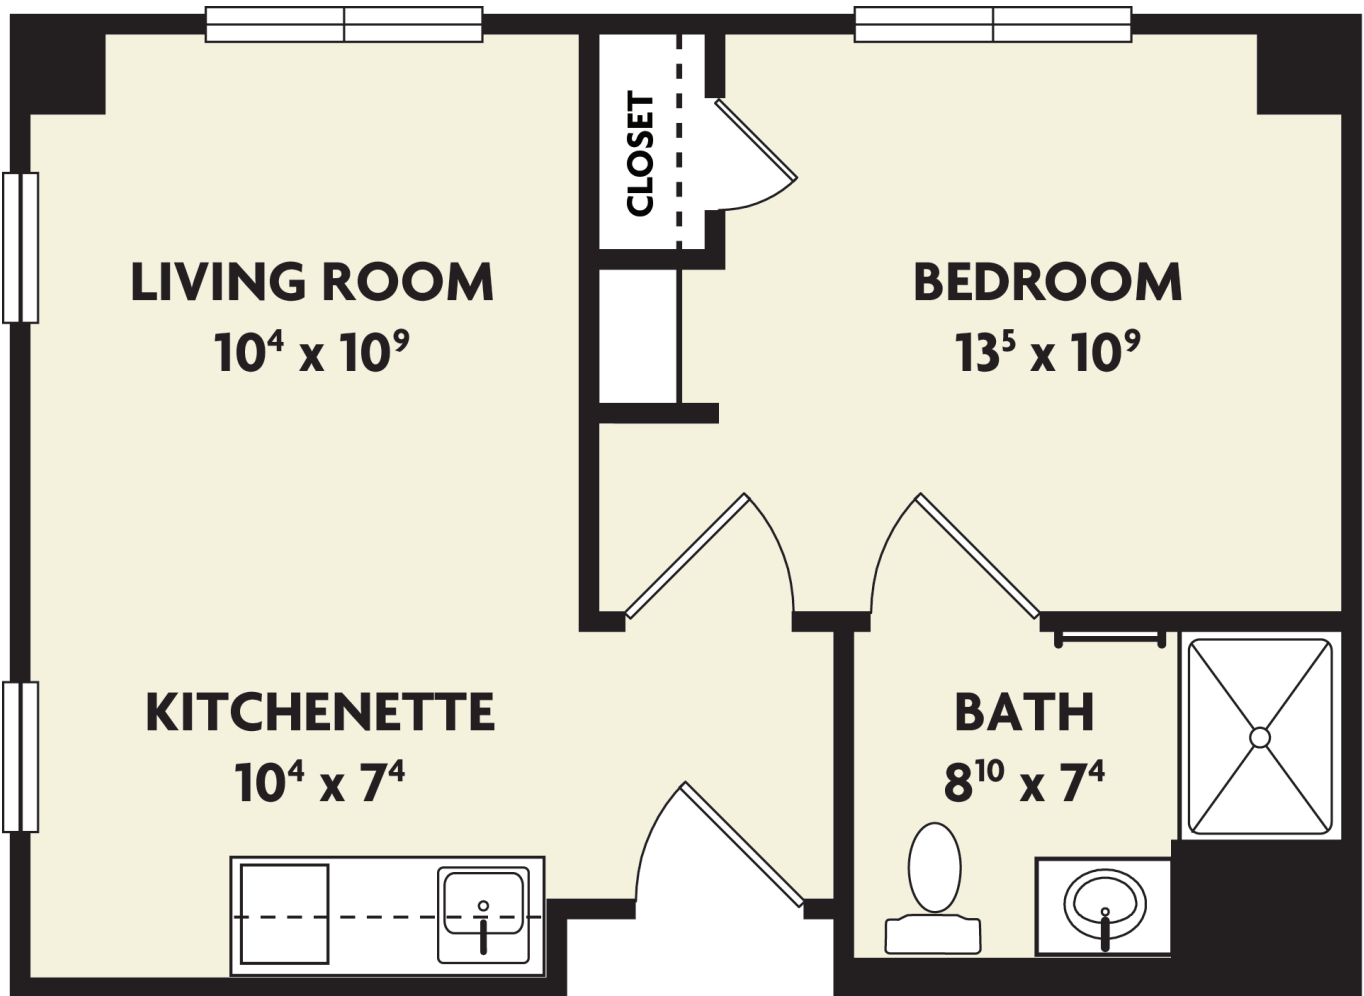

WHITNEY PLACE

ASSISTED LIVING AND MEMORY CARE

Actual dimensions may vary slightly.

ONE BEDROOM

402 sq. ft.