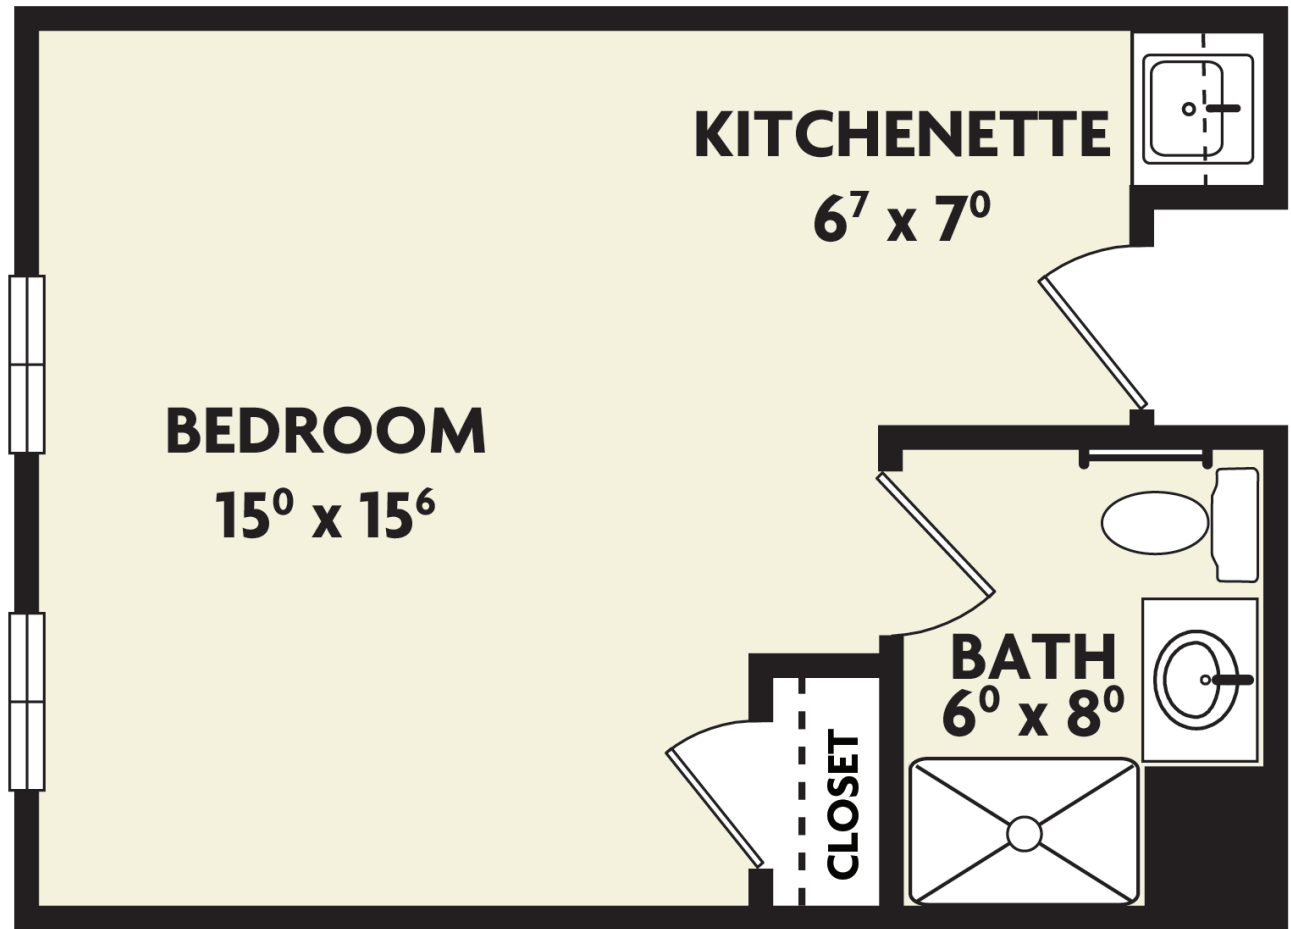

WHITNEY PLACE
ASSISTED LIVING RESIDENCES

Actual dimensions may vary slightly.

STUDIO

325 sq. ft.