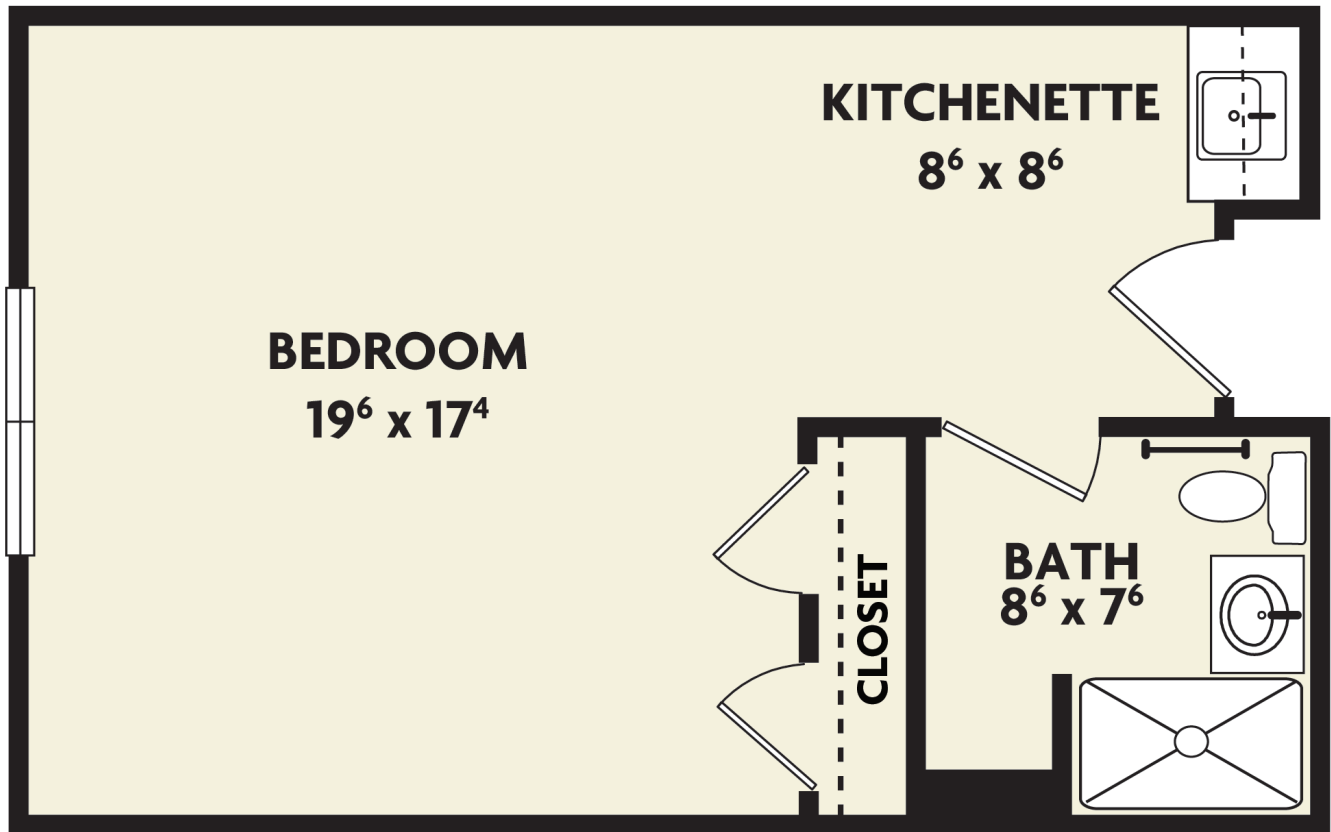

# WHITNEY PLACE

ASSISTED LIVING RESIDENCES

Actual dimensions may vary slightly.

**COMPANION**

**477 sq. ft.**