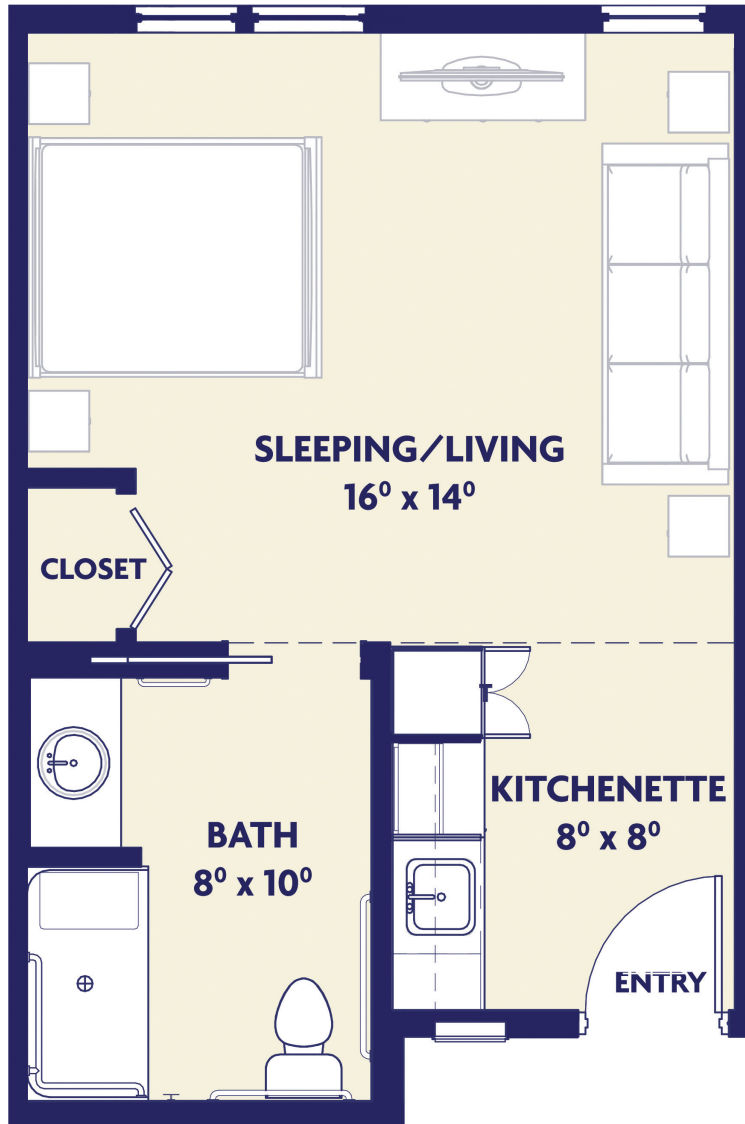

WHITNEY PLACE

ASSISTED LIVING AND MEMORY CARE

**MEMORY CARE
STUDIO**

373 sq. ft.