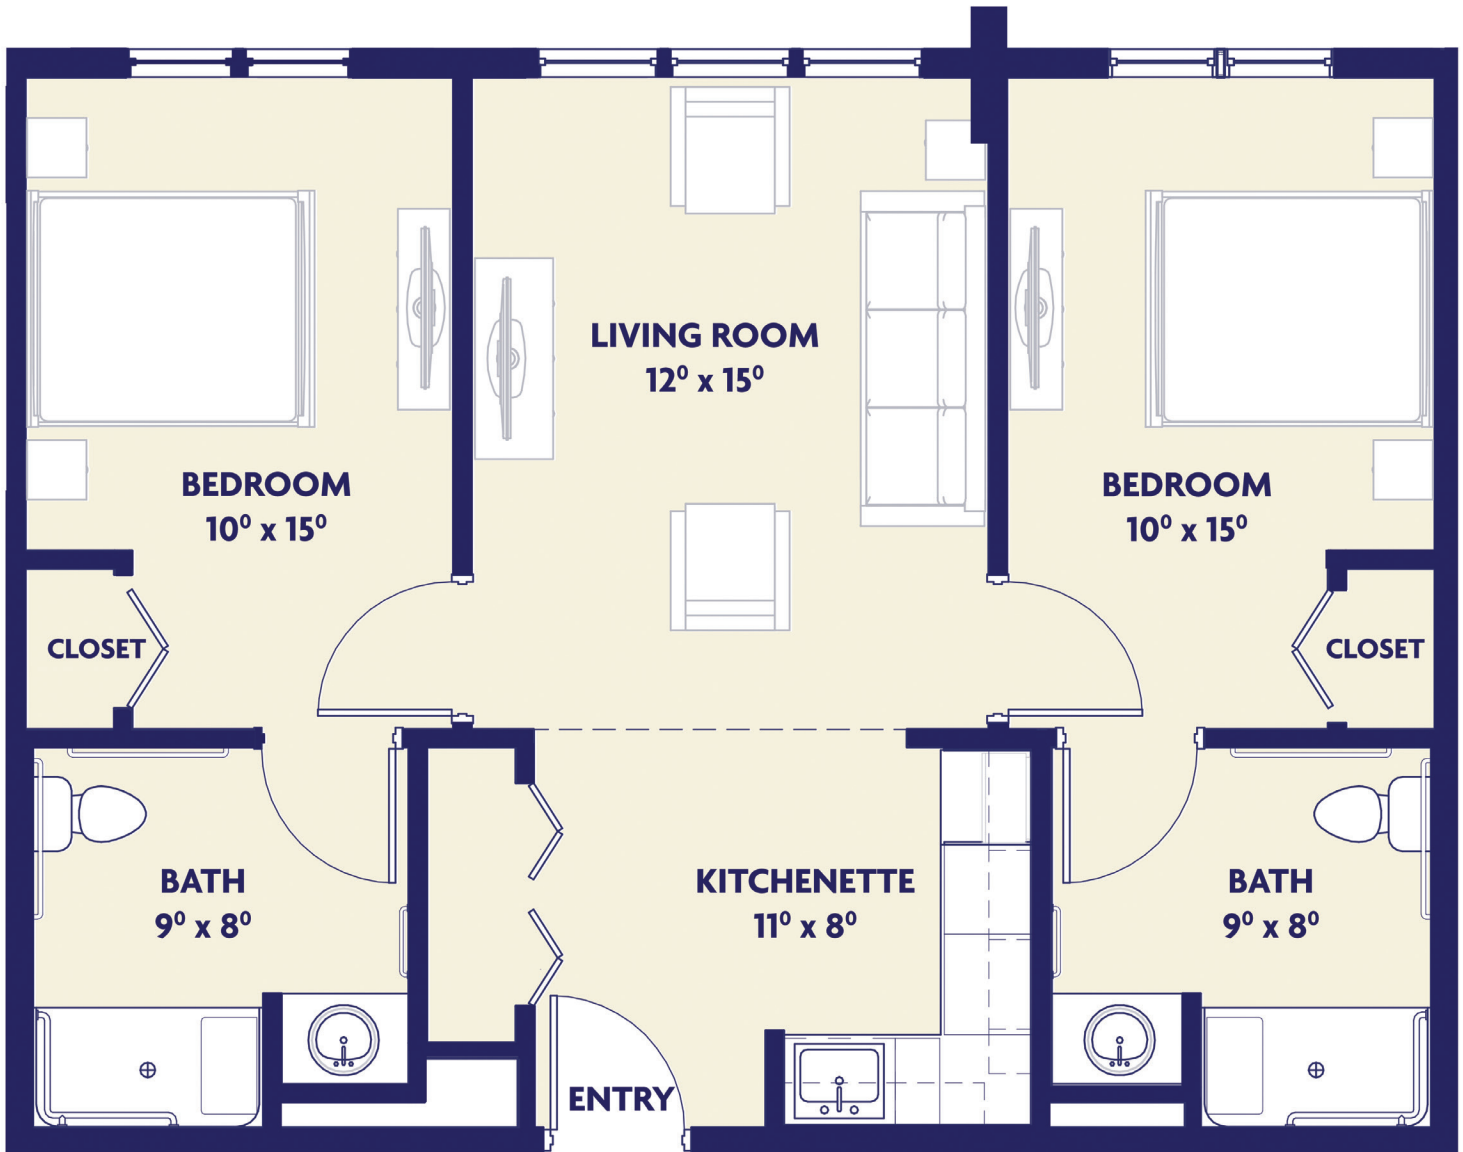

# WHITNEY PLACE

ASSISTED LIVING AND MEMORY CARE

**ASSISTED LIVING**  
**2-BEDROOM**

**778 sq. ft.**