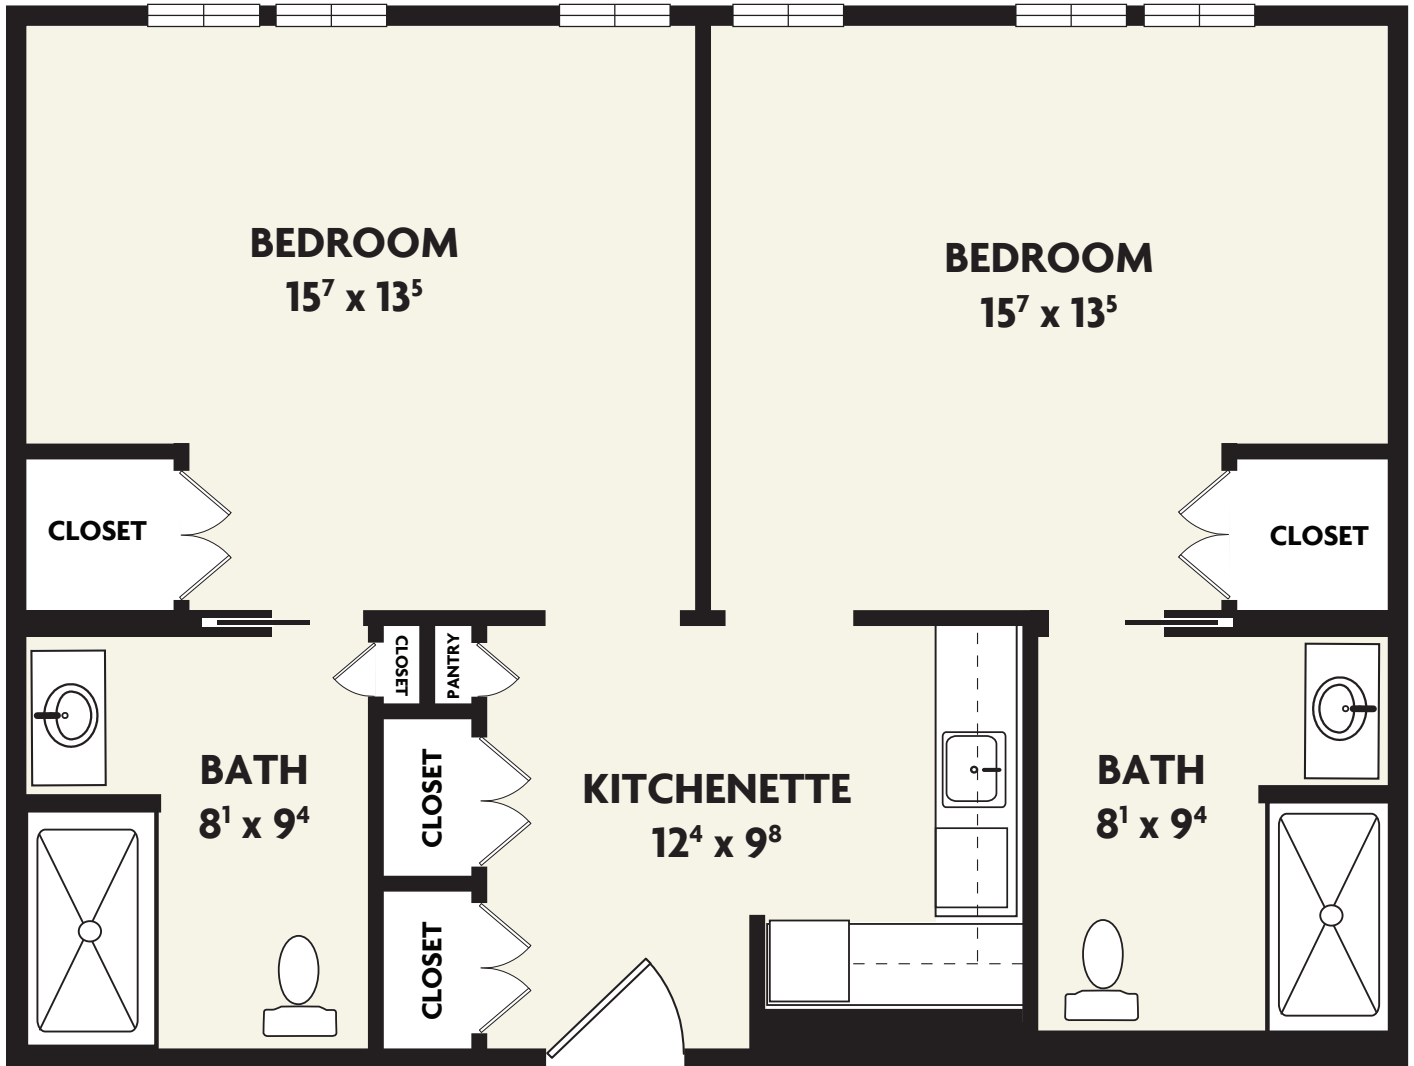

WHITNEY PLACE

ASSISTED LIVING AND MEMORY CARE

Actual dimensions may vary slightly.

MEMORY CARE COMPANION

744 sq. ft.