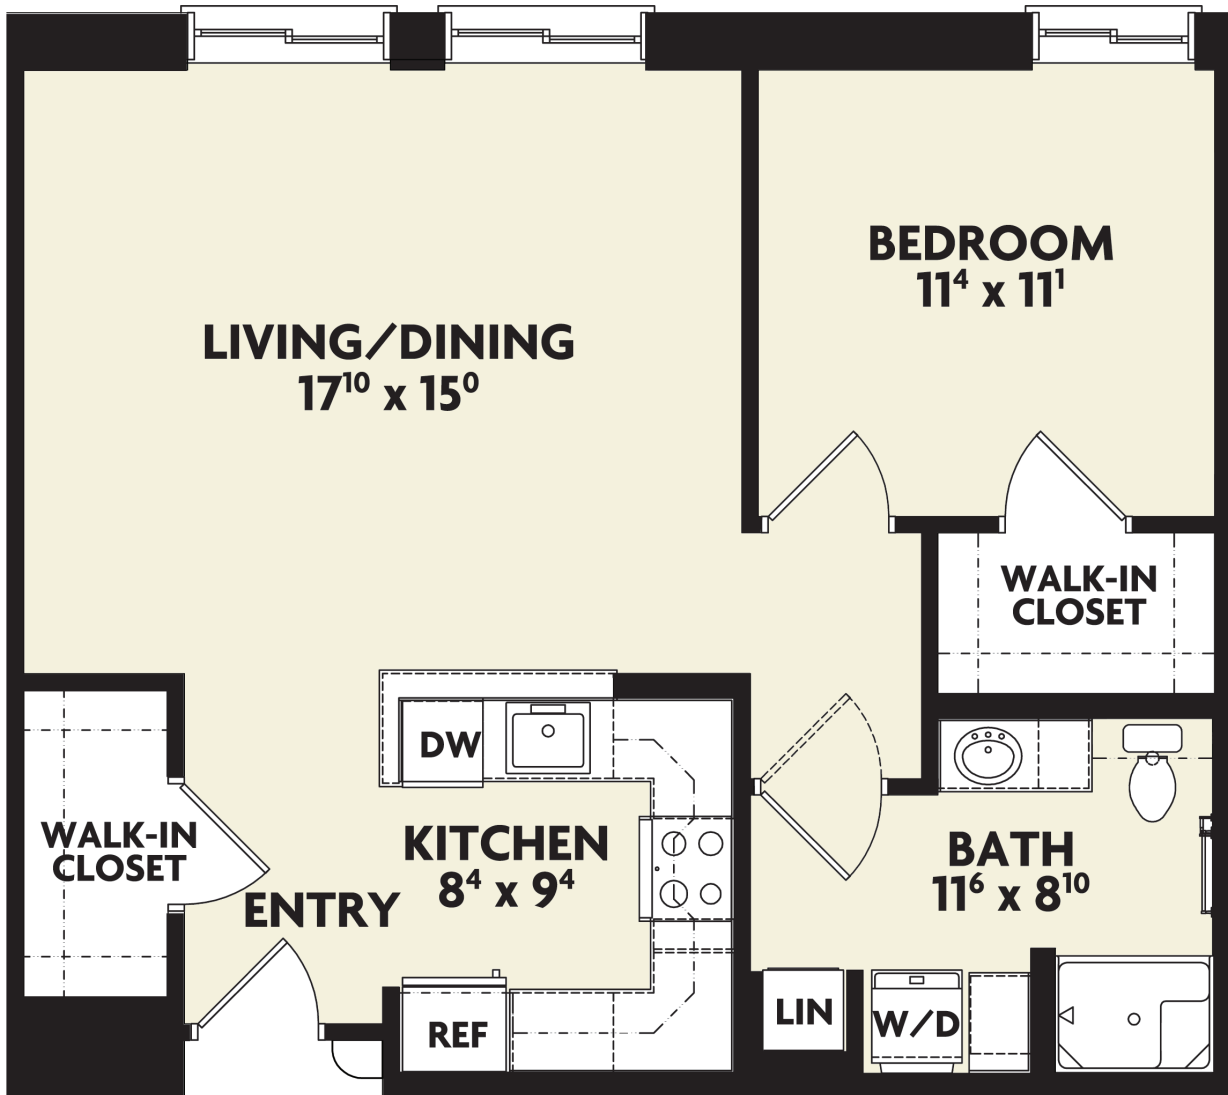

The WILLOWS
PREMIER RETIREMENT COMMUNITIES
FOR ACTIVE ADULTS

Actual dimensions may vary slightly.

BLACK WALNUT

793 sq. ft.

ONE-BEDROOM
ONE-BATHROOM