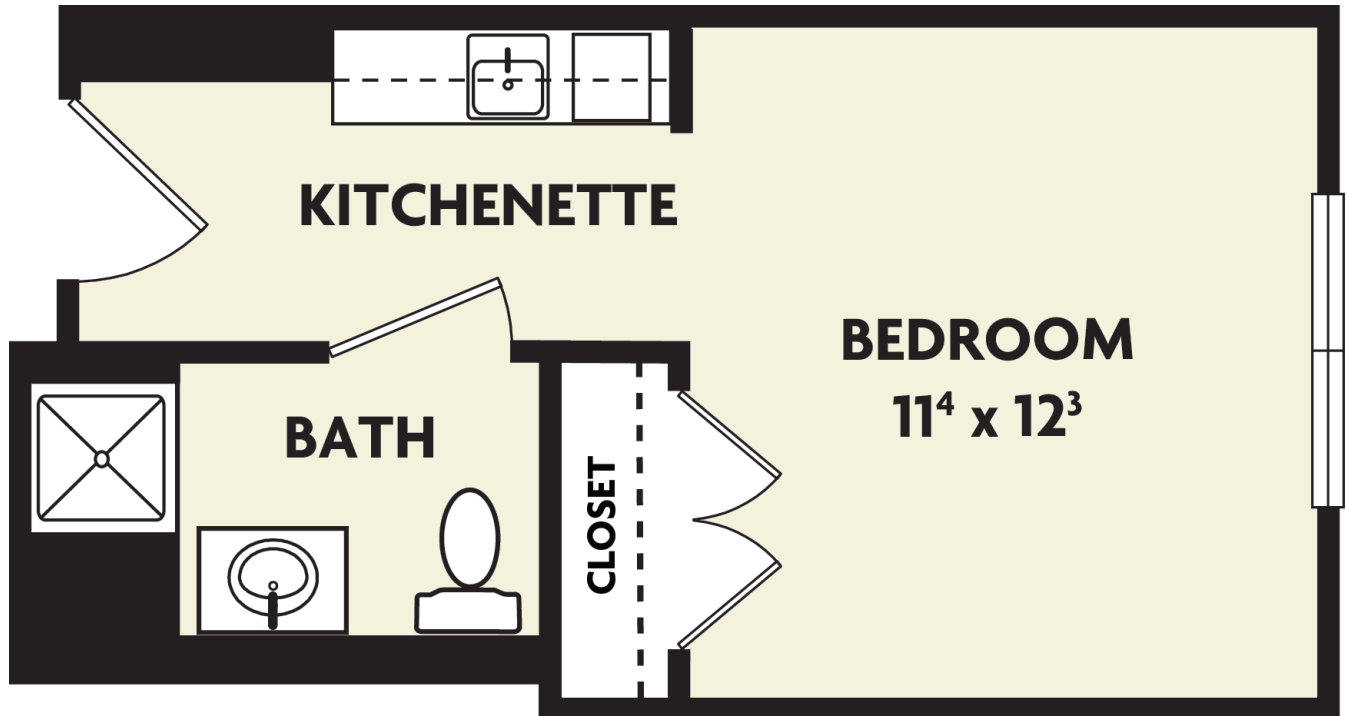

WHITNEY PLACE
ASSISTED LIVING AND MEMORY CARE

Actual dimensions may vary slightly.

STUDIO

323 sq. ft.