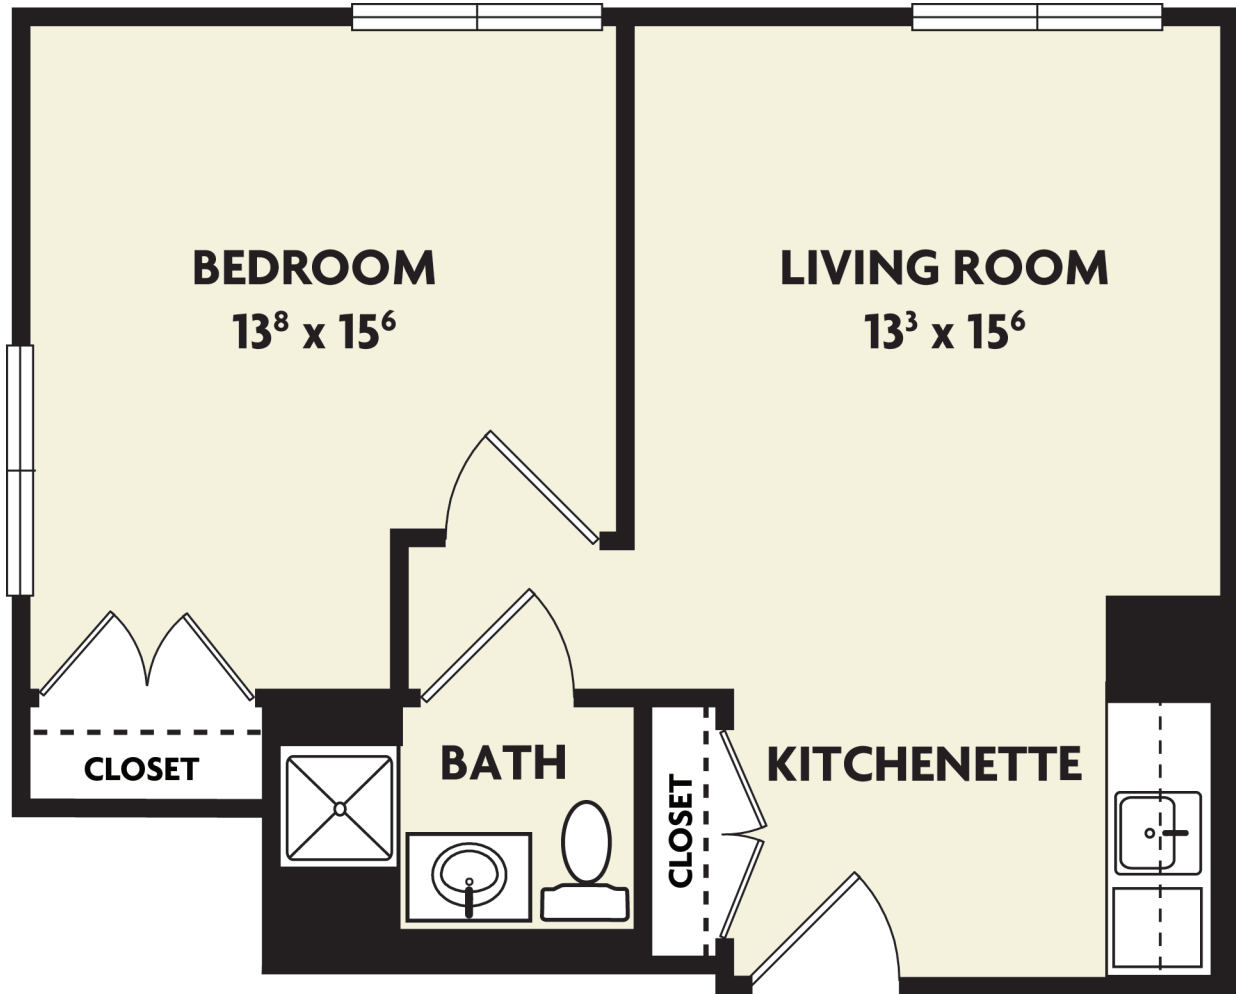

WHITNEY PLACE

ASSISTED LIVING AND MEMORY CARE

Actual dimensions may vary slightly.

ONE BEDROOM

638 sq. ft.