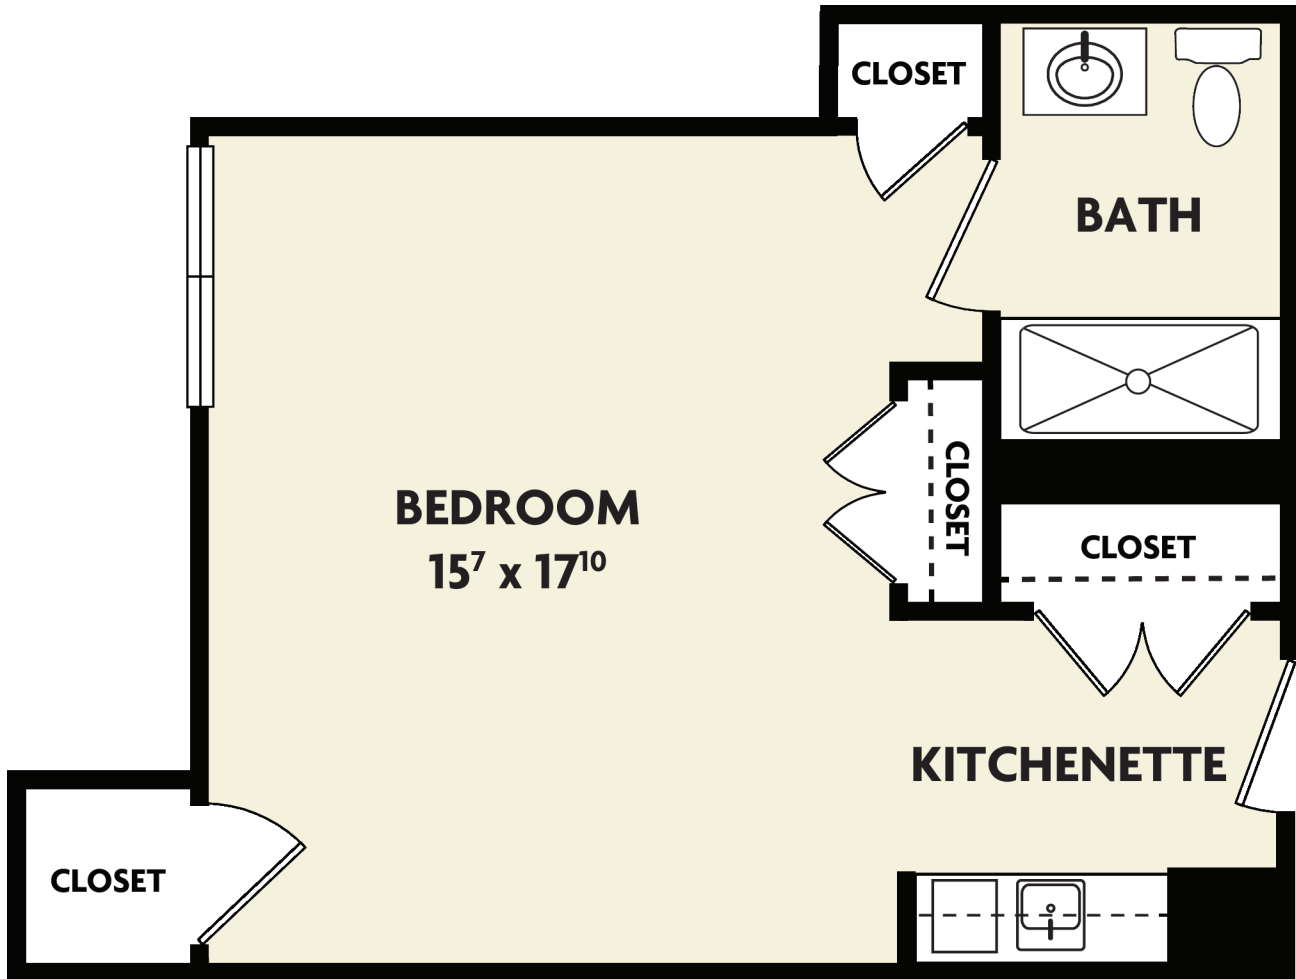

WHITNEY PLACE

ASSISTED LIVING AND MEMORY CARE

Actual dimensions may vary slightly.

COMPANION

451 sq. ft.