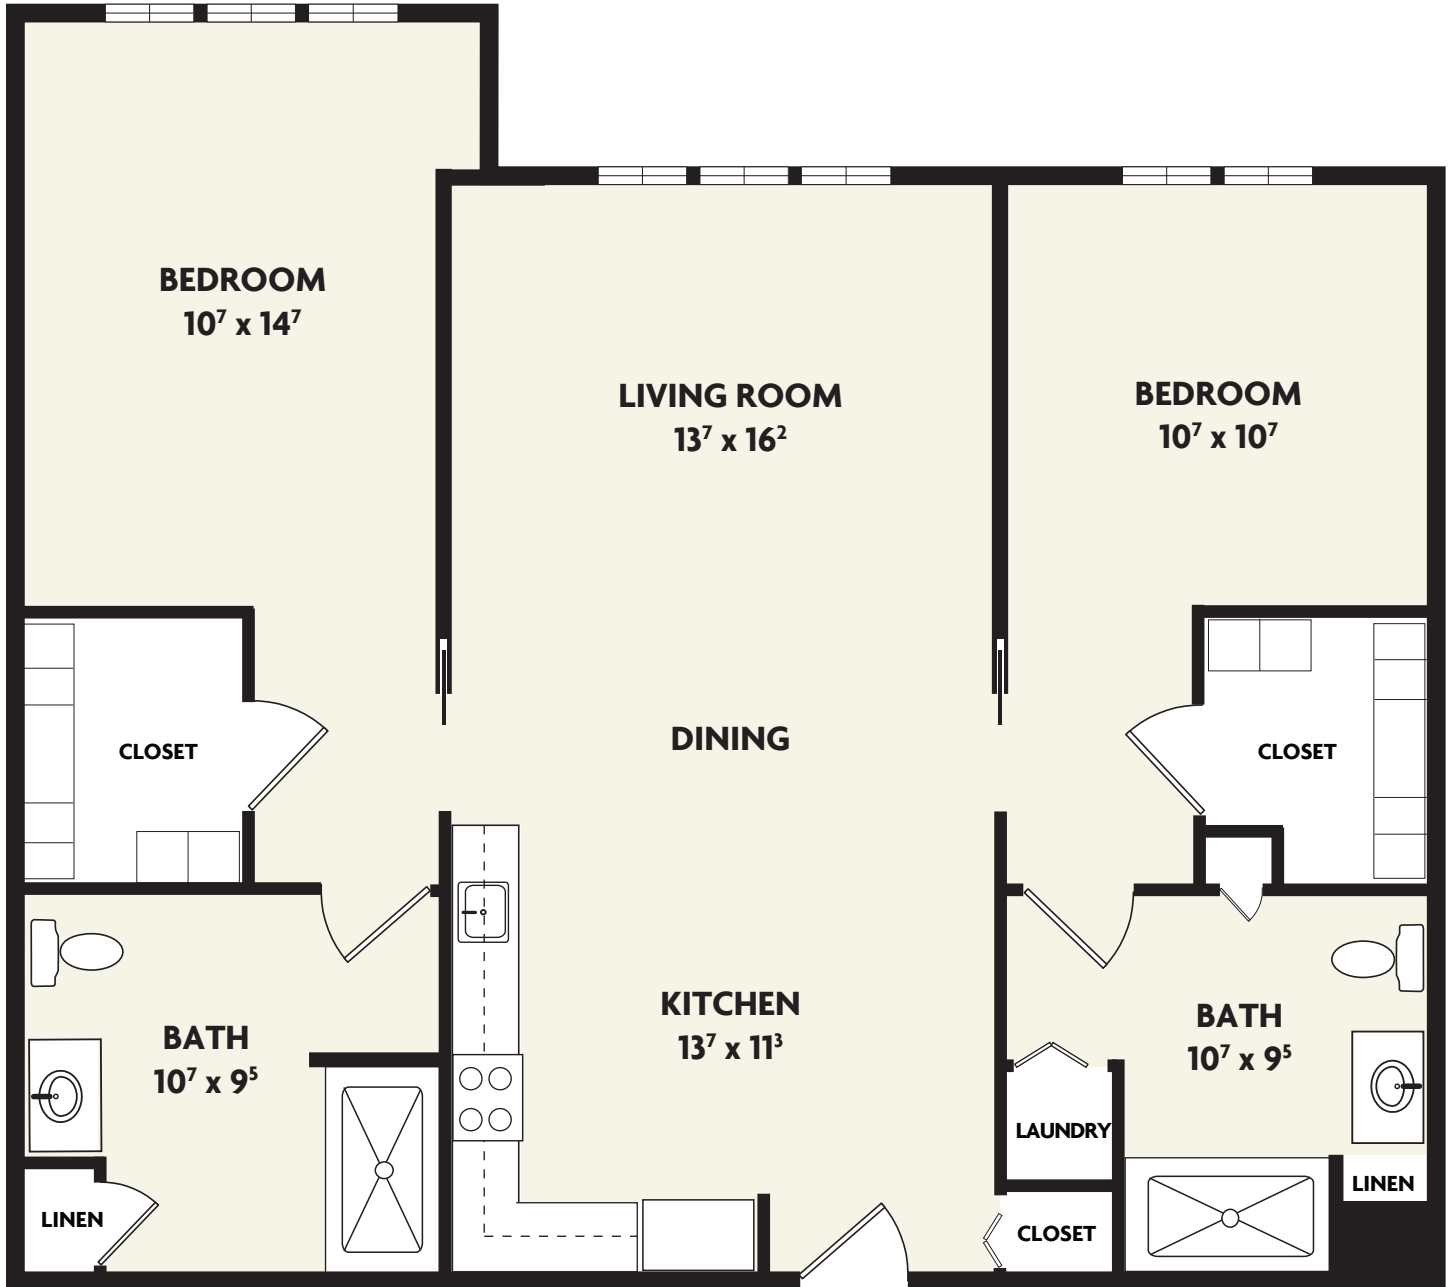

The WILLOWS
PREMIER RETIREMENT COMMUNITIES
FOR ACTIVE ADULTS

Actual dimensions may vary slightly.

**INDEPENDENT LIVING
2 BEDROOM TYPE B**

1,025 sq. ft.