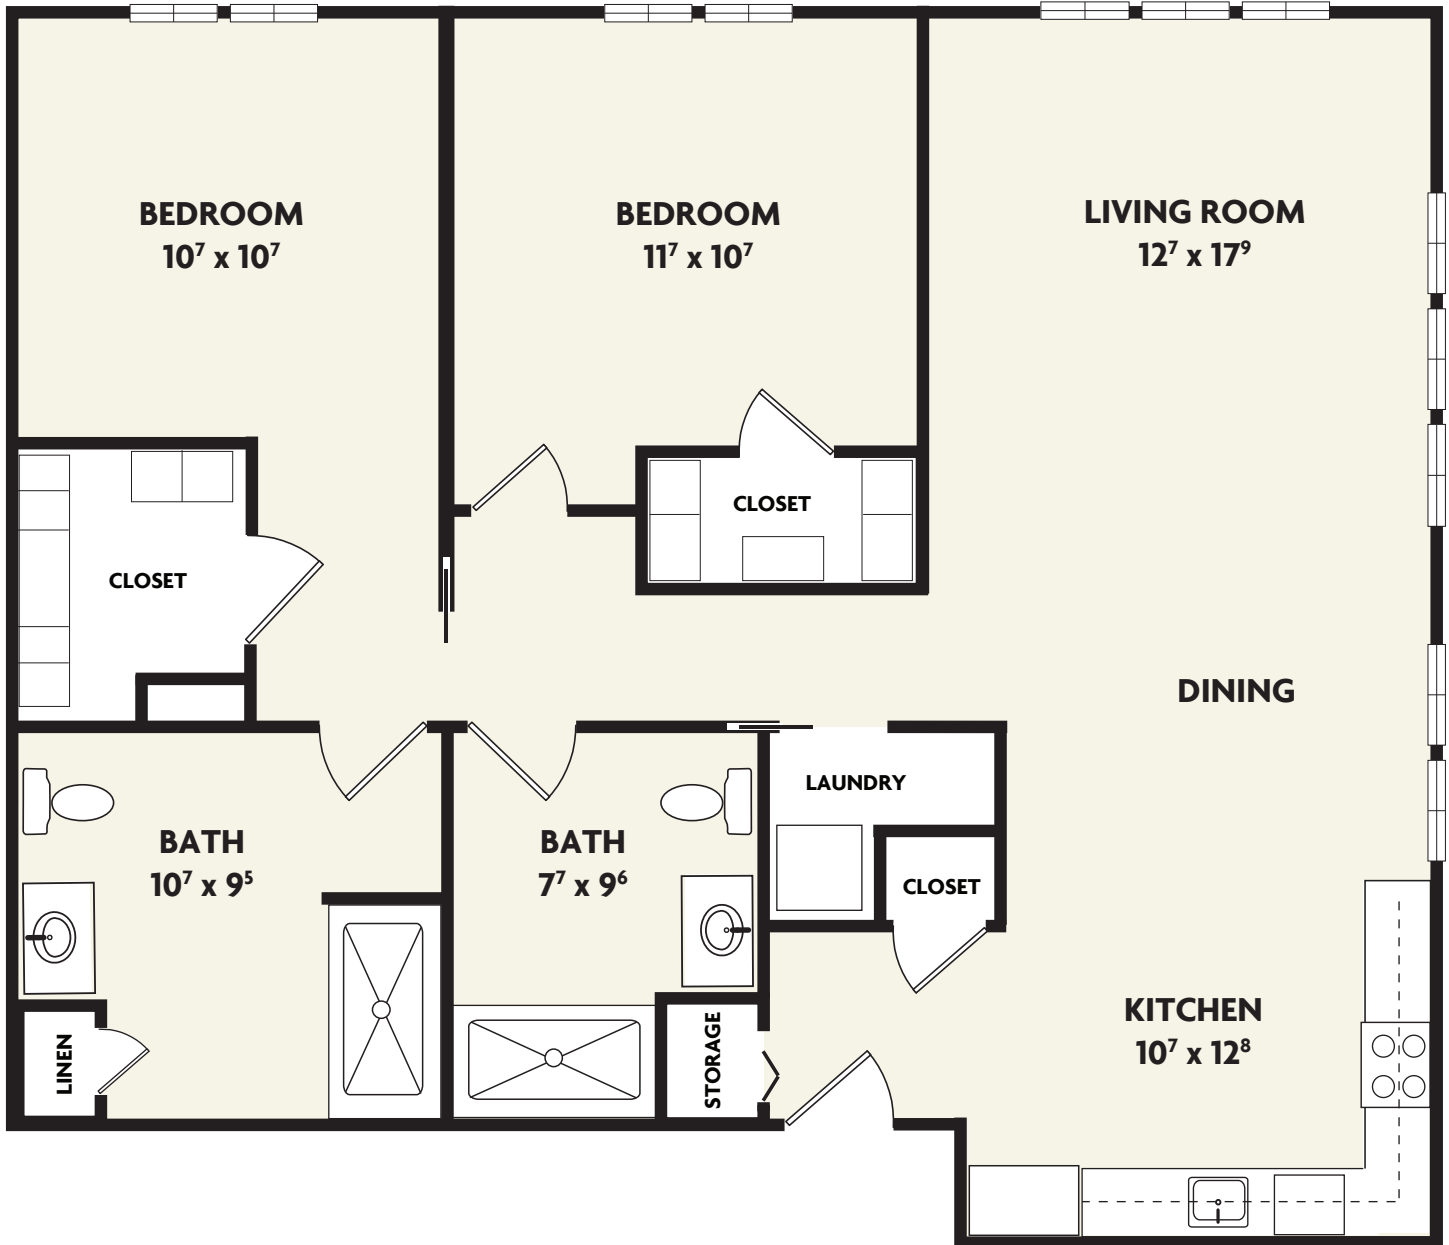

The WILLOWS
PREMIER RETIREMENT COMMUNITIES
FOR ACTIVE ADULTS

Actual dimensions may vary slightly.

**INDEPENDENT LIVING
2 BEDROOM TYPE A**

1,014 sq. ft.