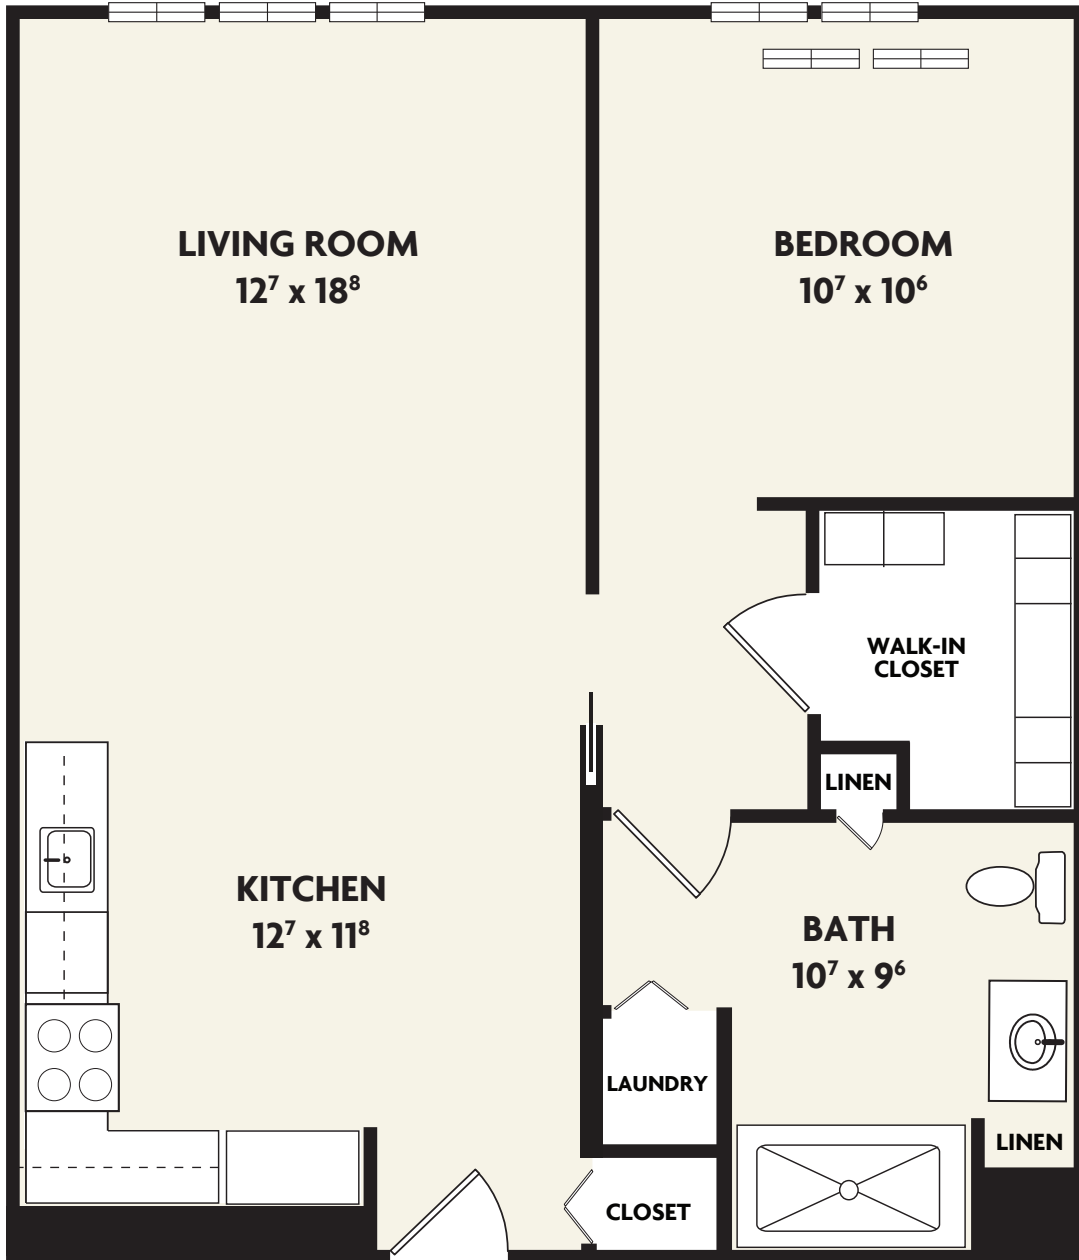

**The WILLOWS**  
PREMIER RETIREMENT COMMUNITIES  
FOR ACTIVE ADULTS

Actual dimensions may vary slightly.

**INDEPENDENT LIVING  
1 BEDROOM TYPE A**

**648 sq. ft.**