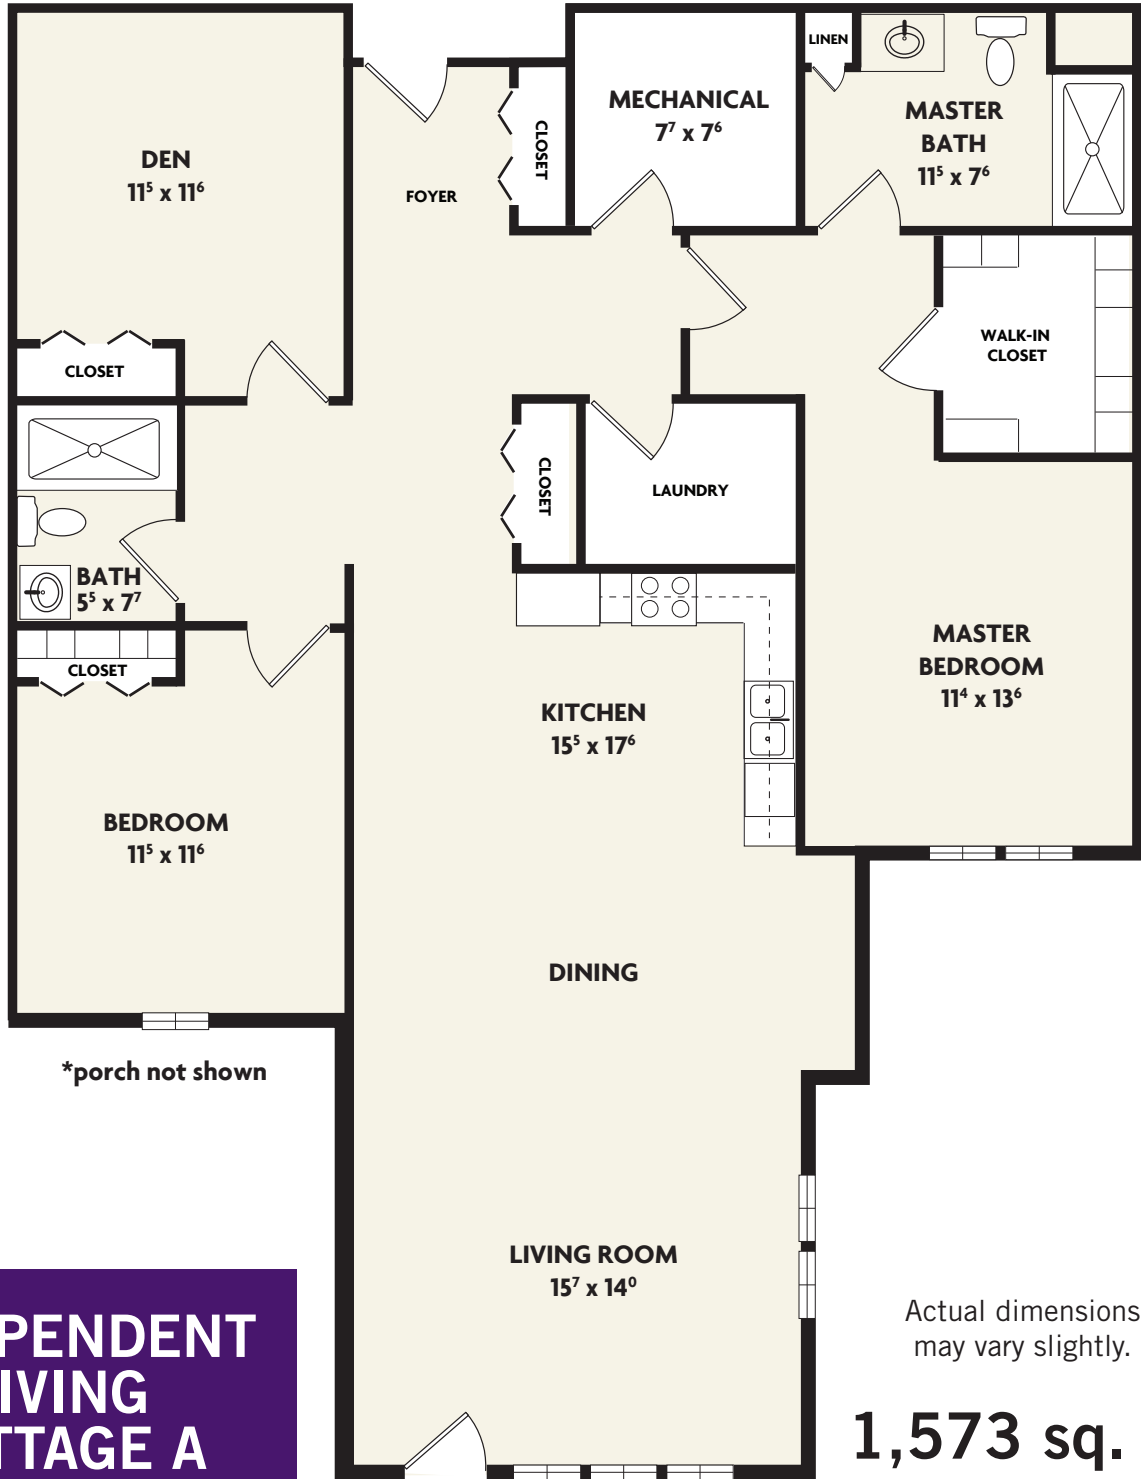

**The WILLOWS**  
PREMIER RETIREMENT COMMUNITIES  
FOR ACTIVE ADULTS

**INDEPENDENT  
LIVING  
COTTAGE A**

**1,573 sq. ft.**